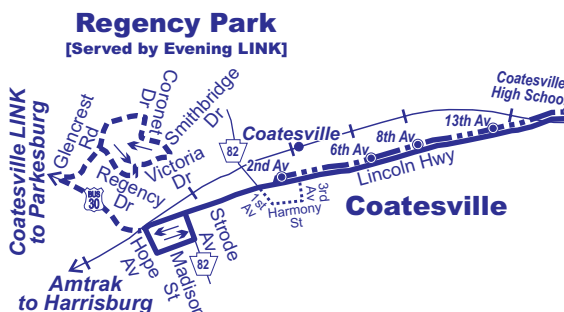

EVENING LINK PARTNERS

CITY OF COATESVILLE

Cash Fare to Ride "A" Bus Is \$2.50

ROUTE "A" MAP LEGEND

- Local Service (Coatesville to West Chester)
- - - Express Routing (Coatesville to Exton)
- Trips Ending at 3rd Av. & Harmony St.
- - - Regency Park Service (Evening LINK)

ADDITIONAL STOPS CAN BE ADDED IF NECESSARY

WEEKEND SERVICE

EASTBOUND TO EXTON SQUARE MALL AND WEST CHESTER										EVENING LINK			
READ DOWN	AM	AM	AM	AM	AM	PM	PM	PM	PM	PM	PM	PM	PM
REGENCY PARK										5:00	6:30	8:00	9:30
STRODE AVE, COATESVILLE	6:00	8:00	9:00	10:00	11:00	12:05	2:00	3:00	4:00	-----	-----	-----	-----
LINCOLN HWY & CALN RD, CALN TWP	6:10	8:10	9:10	10:10	11:10	12:10	2:10	3:10	4:10	5:10	6:40	8:15	9:45
LINCOLN HWY & PA ROUTE 340, THORNDALE	6:15	8:15	9:15	10:15	11:15	12:15	2:15	3:15	4:15	5:15	6:45	8:20	9:50
DOWNINGTOWN TRAIN STATION	6:25	8:25	9:25	10:25	11:25	12:25	2:25	3:25	4:25	5:25	6:55	8:25	9:55
BRANDYWINE SQUARE SHOPPING CENTER	6:30	8:30	9:30	10:30	11:30	12:30	2:30	3:30	4:30	5:30	7:00	8:30	10:00
MAIN STREET AT EXTON SHOPPING CENTER											7:10	8:40	10:05
EXTON SQUARE MALL	6:40	8:40	9:40	10:40	11:40	12:40	2:40	3:40	4:40	5:40	7:15	8:40	10:10
POTTSTOWN PK & BOOT RD	6:45	8:45	9:45	10:45	11:45	12:45	2:45	3:45	4:45	SAT & SUN	SAT ONLY	SAT ONLY	SAT ONLY
WEST CHESTER TRANSPORTATION CENTER	6:55	8:55	9:55	10:55	11:55	12:55	2:55	3:55	4:55	SAT & SUN	SAT ONLY	SAT ONLY	SAT ONLY
	AM	AM	AM	AM	AM	PM	PM	PM	PM	PM	PM	PM	PM